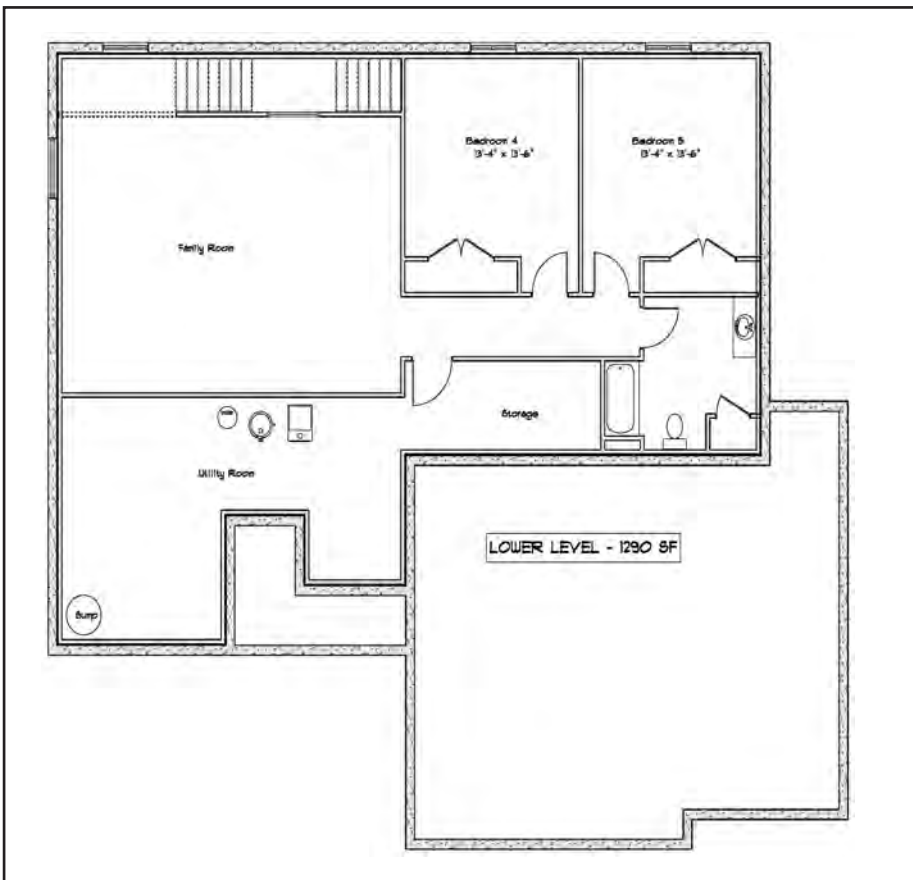

Main Floor

Lower Level